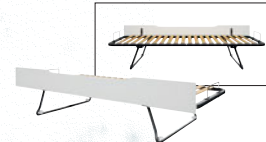

Pull-out bed with slatted beech
plywood bed base,
32 mm thick, fits under the bed.
• For bed W190 cm:
W189 x H24 x D91 cm, ref. 1A10406.
• For bed W200 cm:
W199 x H24 x D91 cm, ref. 1A10407.