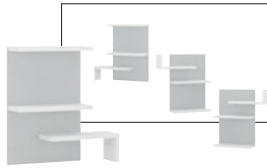

Top unit fits over straight desk
or corner desk. Can also be
wall-mounted/turned around,
W66 x H71 x D19 cm
ref. 1A10341.

2-drawer unit on castors,
can be placed under the
straight desk, ref. 1A10150,
W50 x H46 x D45 cm.
ref. 1A10306.

Chest with 5 drawers,
W50 x H104 x D45 cm,
ref. 1A10165.