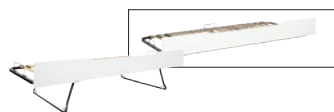

3. Slide-out bed 90 x 200 cm for high bed ref. 1A26690/1A06690, 4 grey castors (2 with front brake), W206 x H62 x D97 cm.

- White/grey ref. 1A06685
- Structured oak ref. 1A26685.

4. Drawer with pull-out bed, for beds ref. 1A06685/1A26685 and 1A06125/1A26125 with 88 x 198 cm slatted base in beech plywood, 32 mm thick, 2 mattress support handles, W199 x H24 x D91 cm.